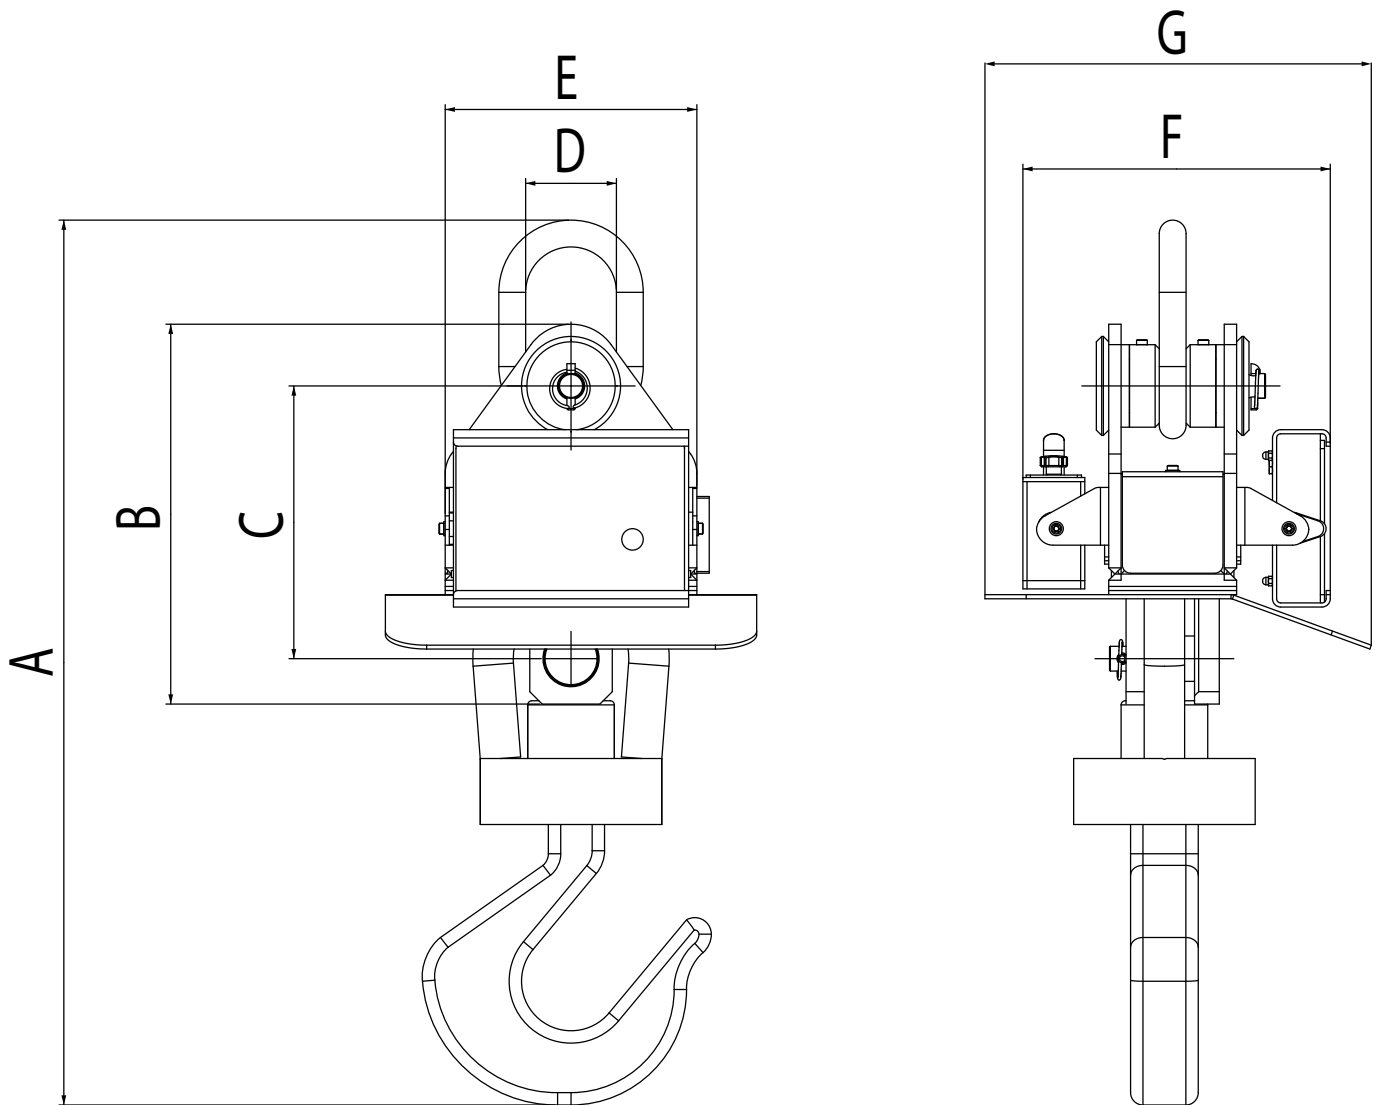

MCWHU - MCWATEX2GD

Dimensions in mm

MODEL	A	B	C	D	E	F	G
MCWHU	1070	460	330	110	305	370	470
MCWATEX2GD							